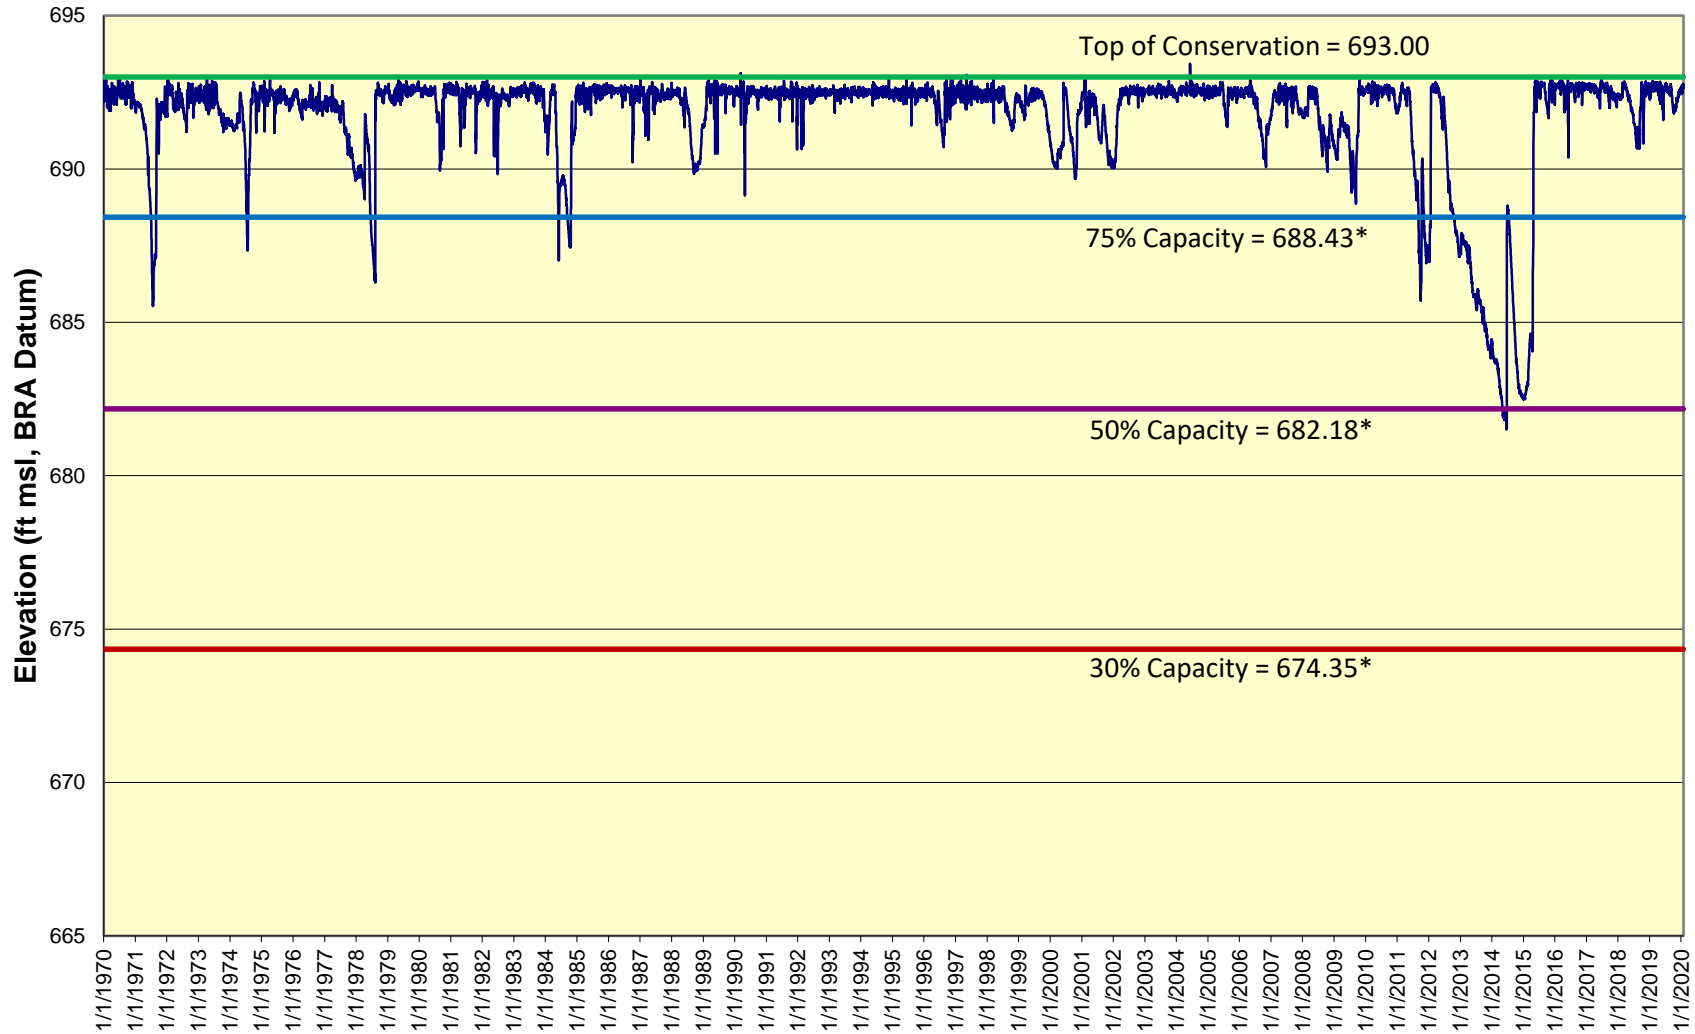

Lake Granbury Daily Elevations 1/1/1970 - 1/29/2020

*Based on the 2016 Texas Water Development Board Volumetric Survey