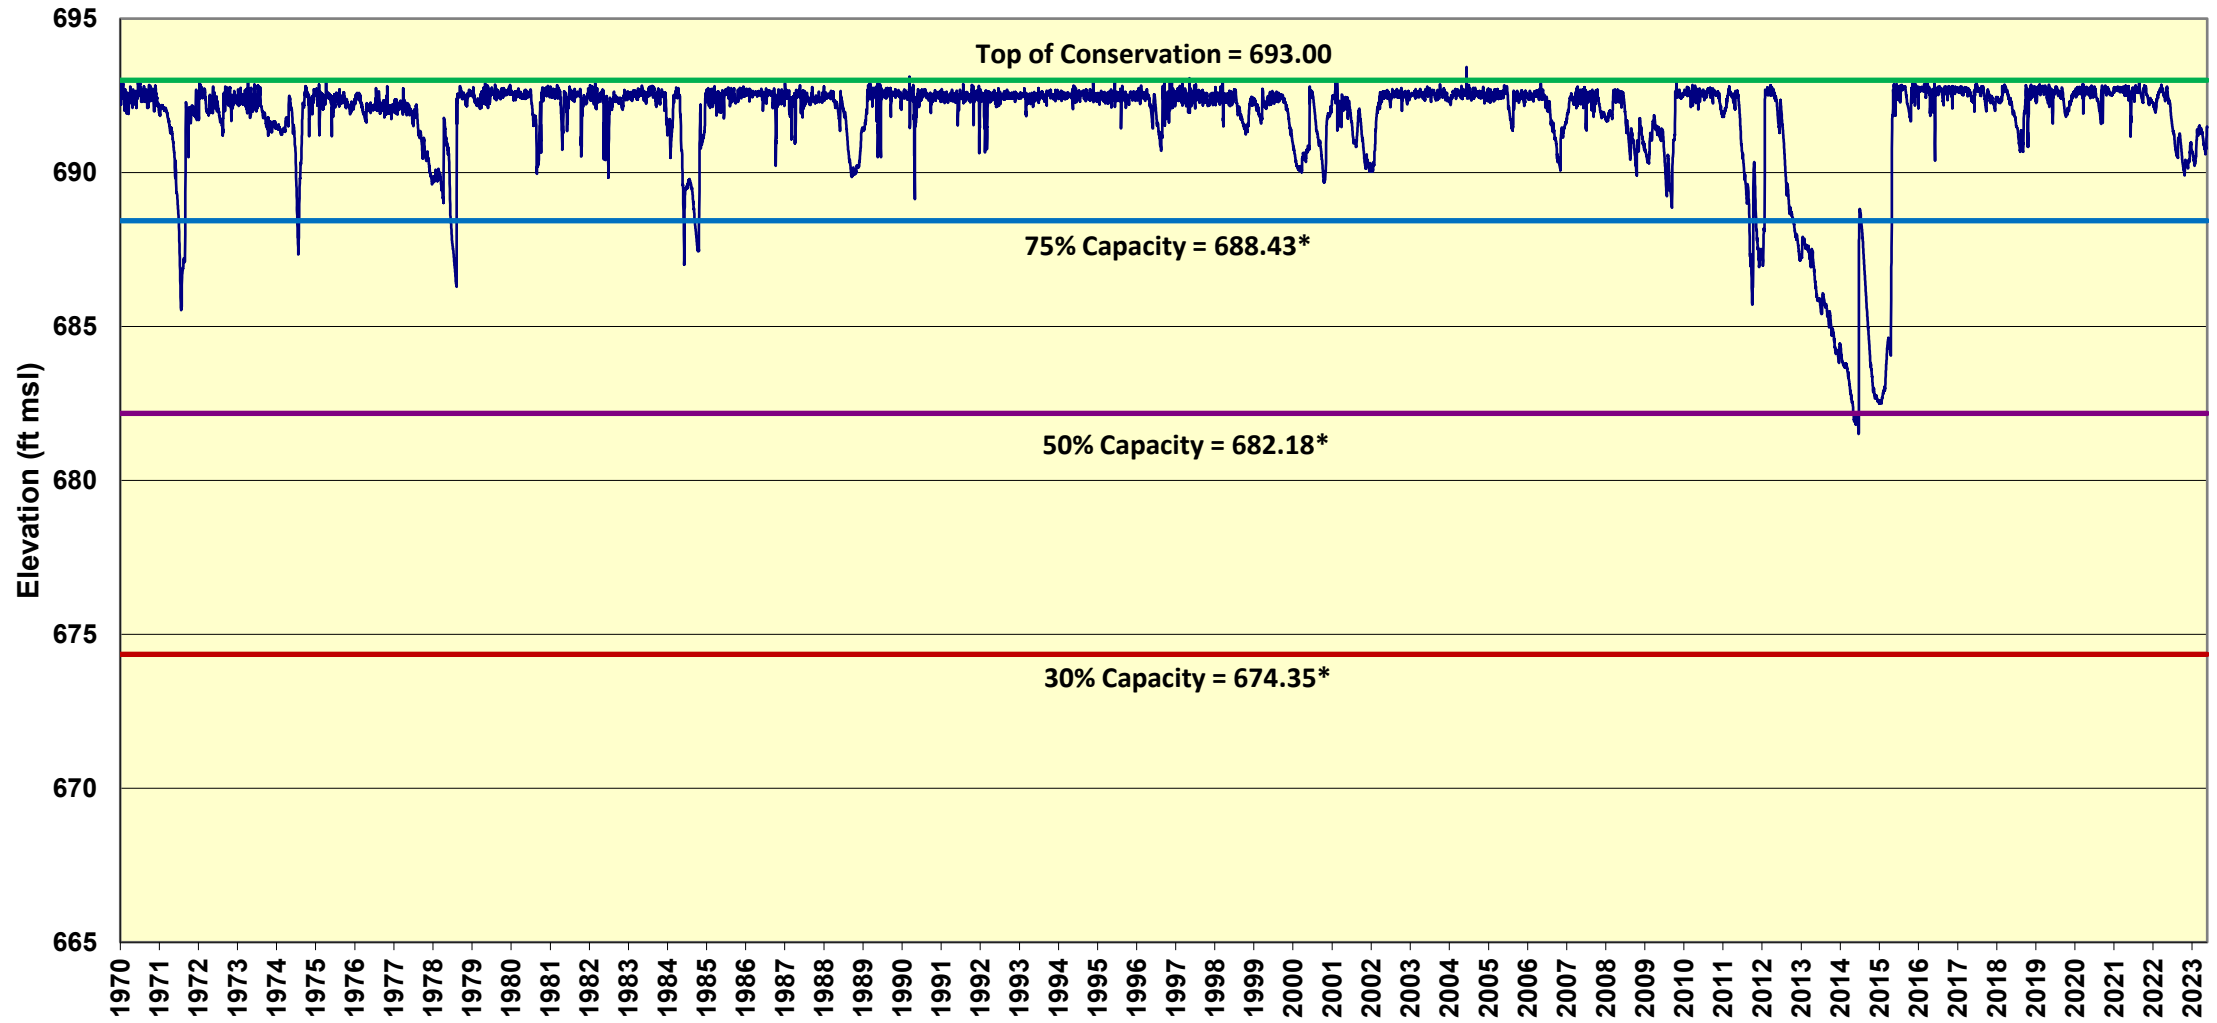

Lake Granbury Daily Elevations 1/1/1970 - 5/21/2023

*Based on the 2016 Texas Water Development Board Volumetric Survey