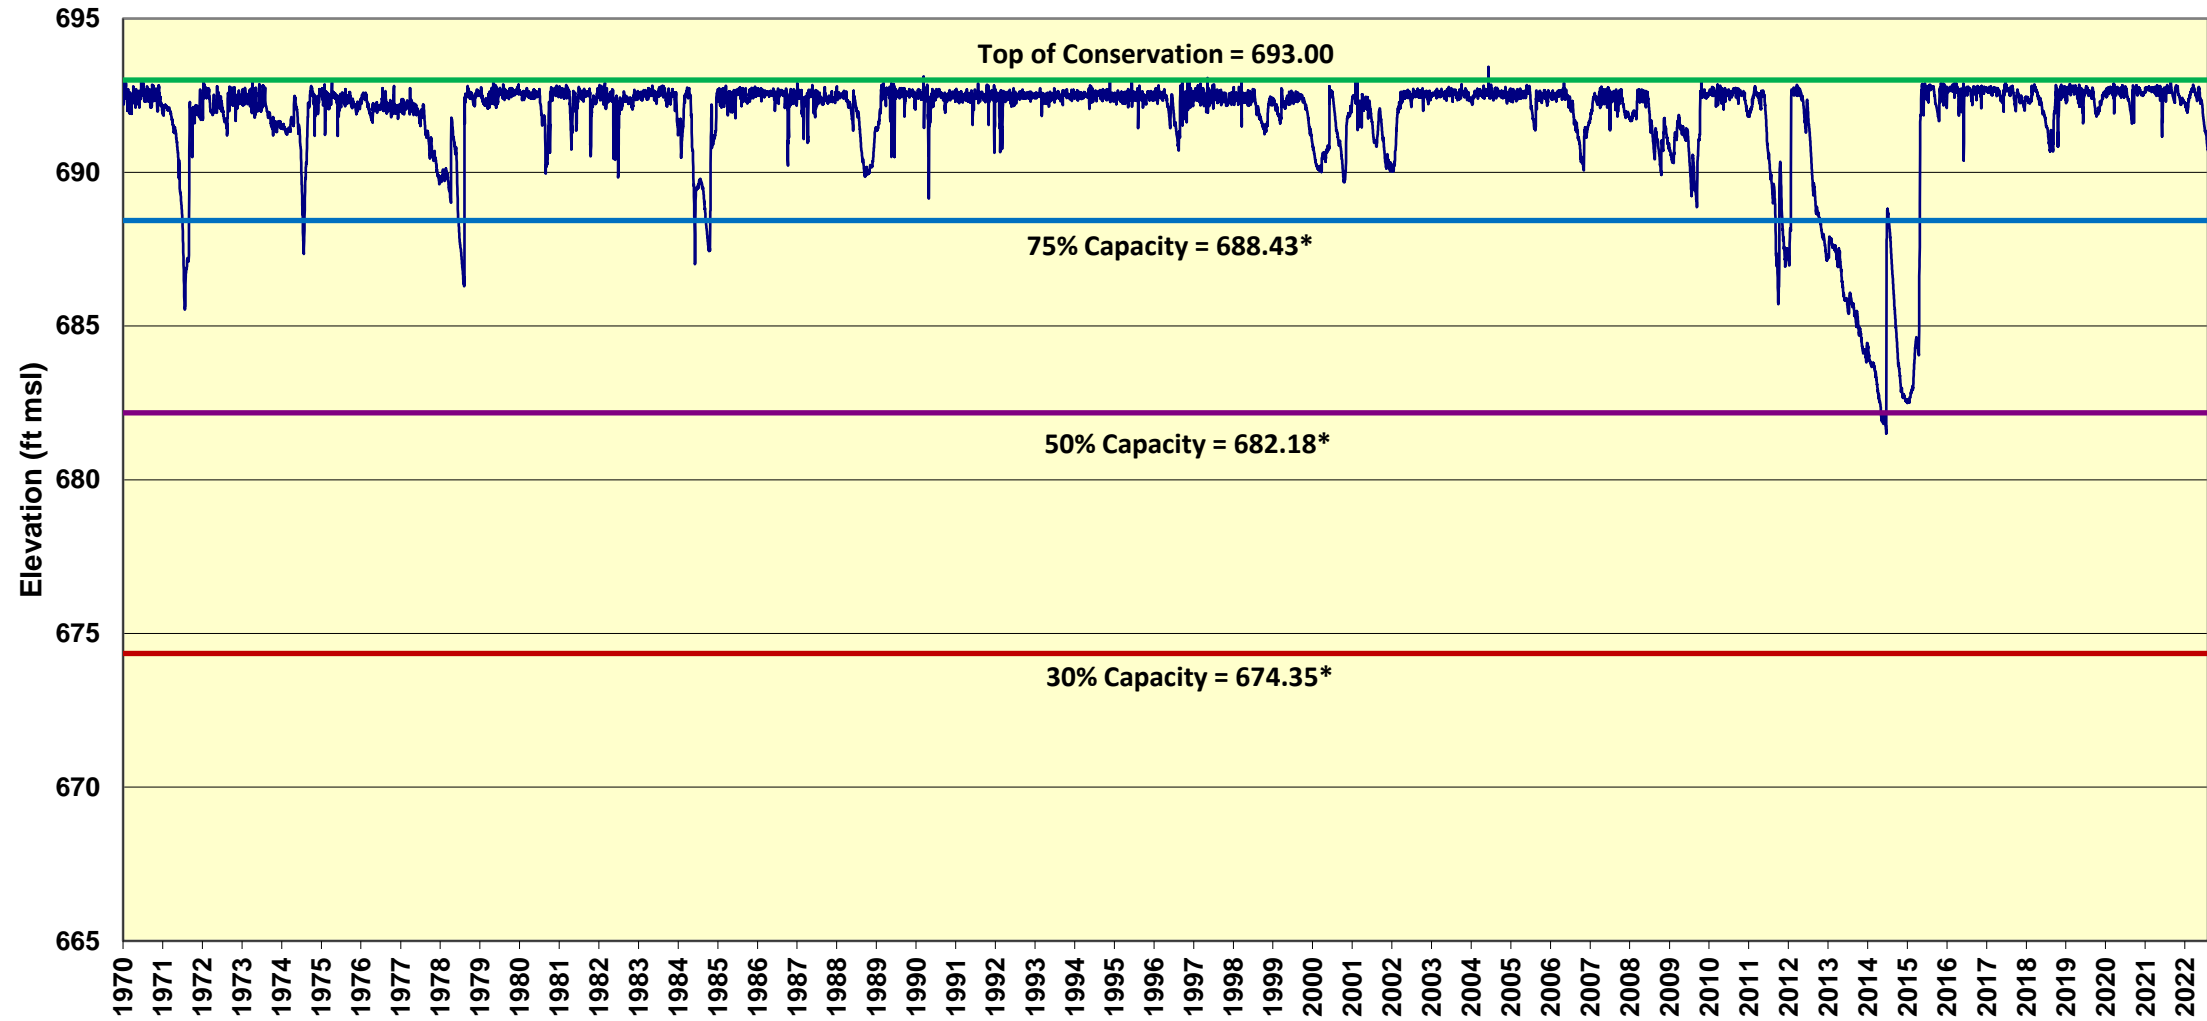

Lake Granbury Daily Elevations 1/1/1970 - 8/1/2022

*Based on the 2016 Texas Water Development Board Volumetric Survey