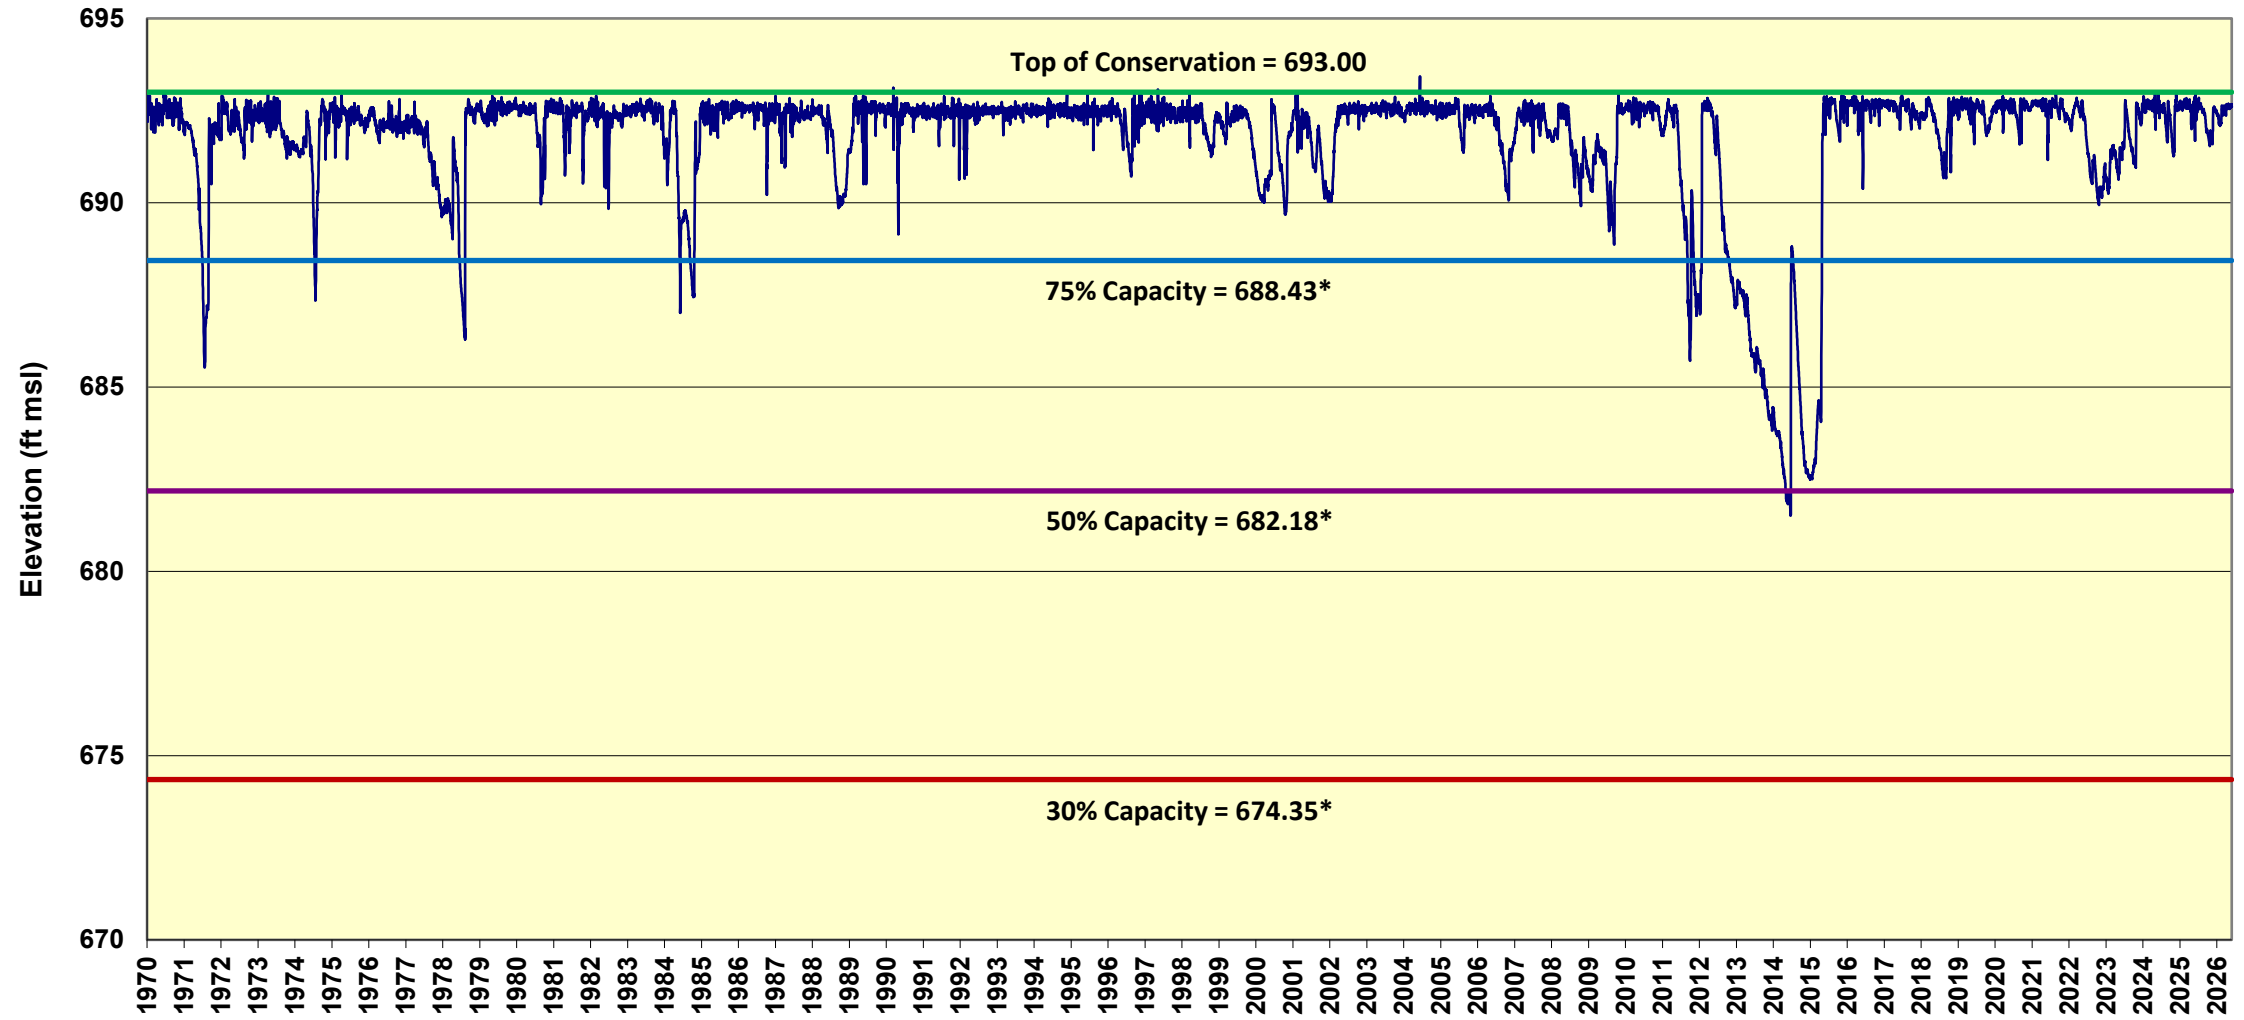

### Lake Granbury Daily Elevations from 1/1/1970 - 05/27/2026

\*Based on the 2016 Texas Water Development Board Volumetric Survey