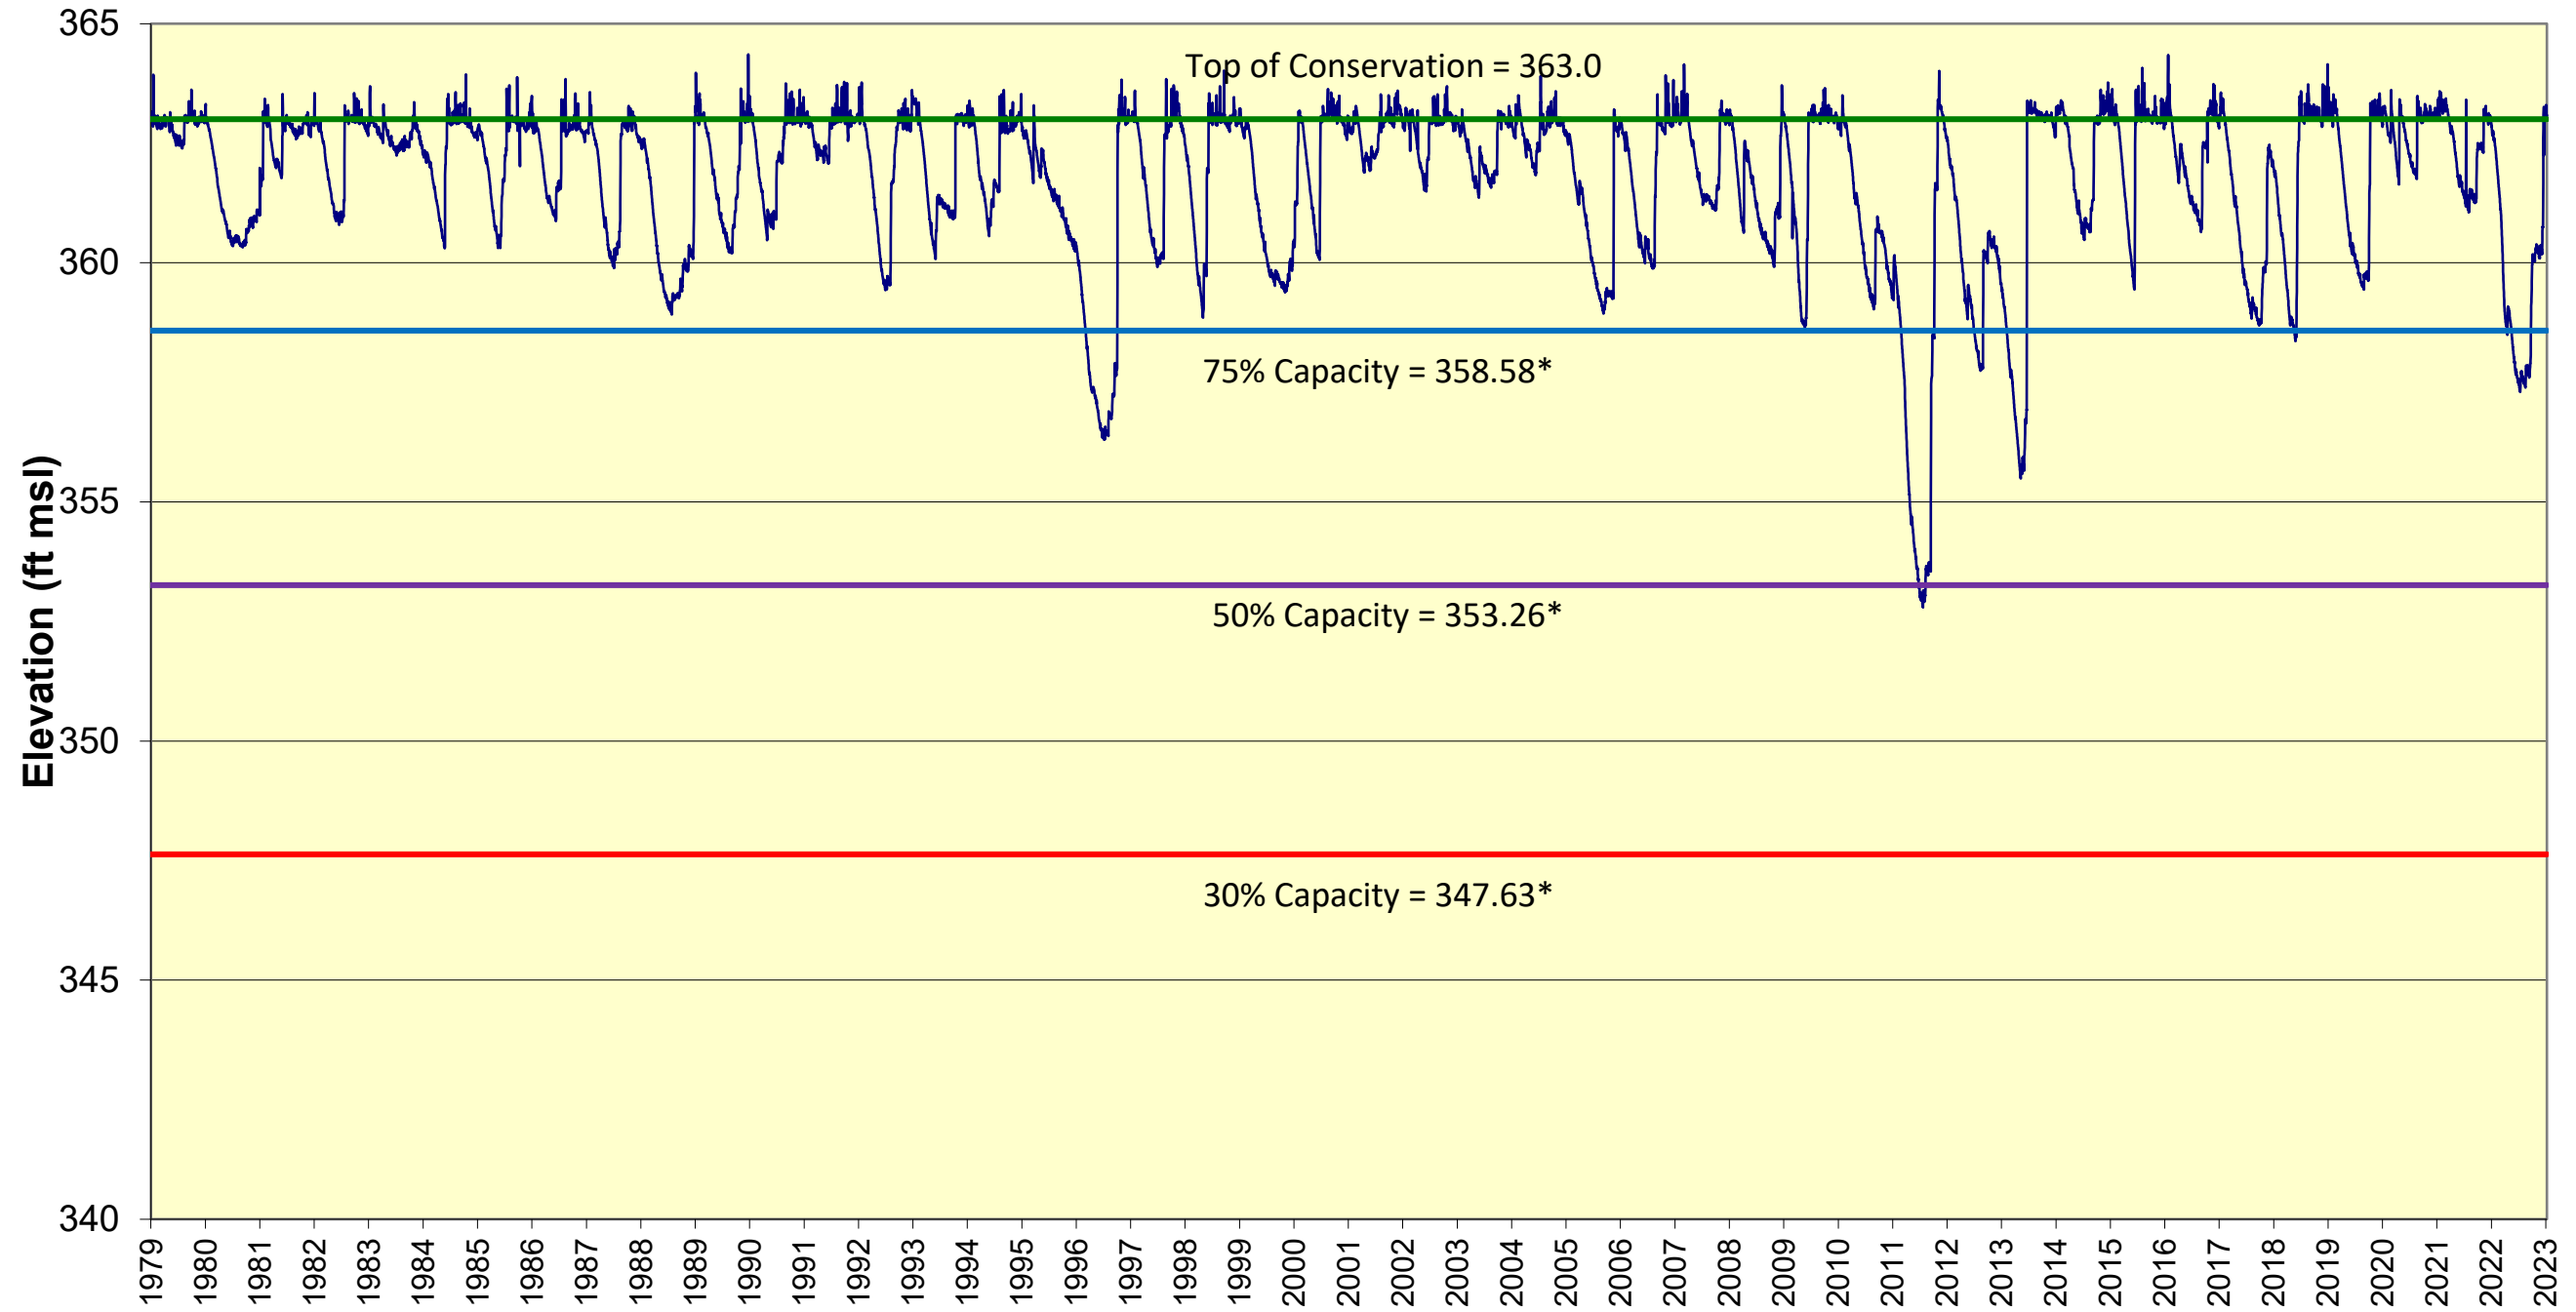

Lake Limestone Daily Elevations from 5/14/1979 - 5/21/2023

*Based on the 2014 Texas Water Development Board Volumetric Survey