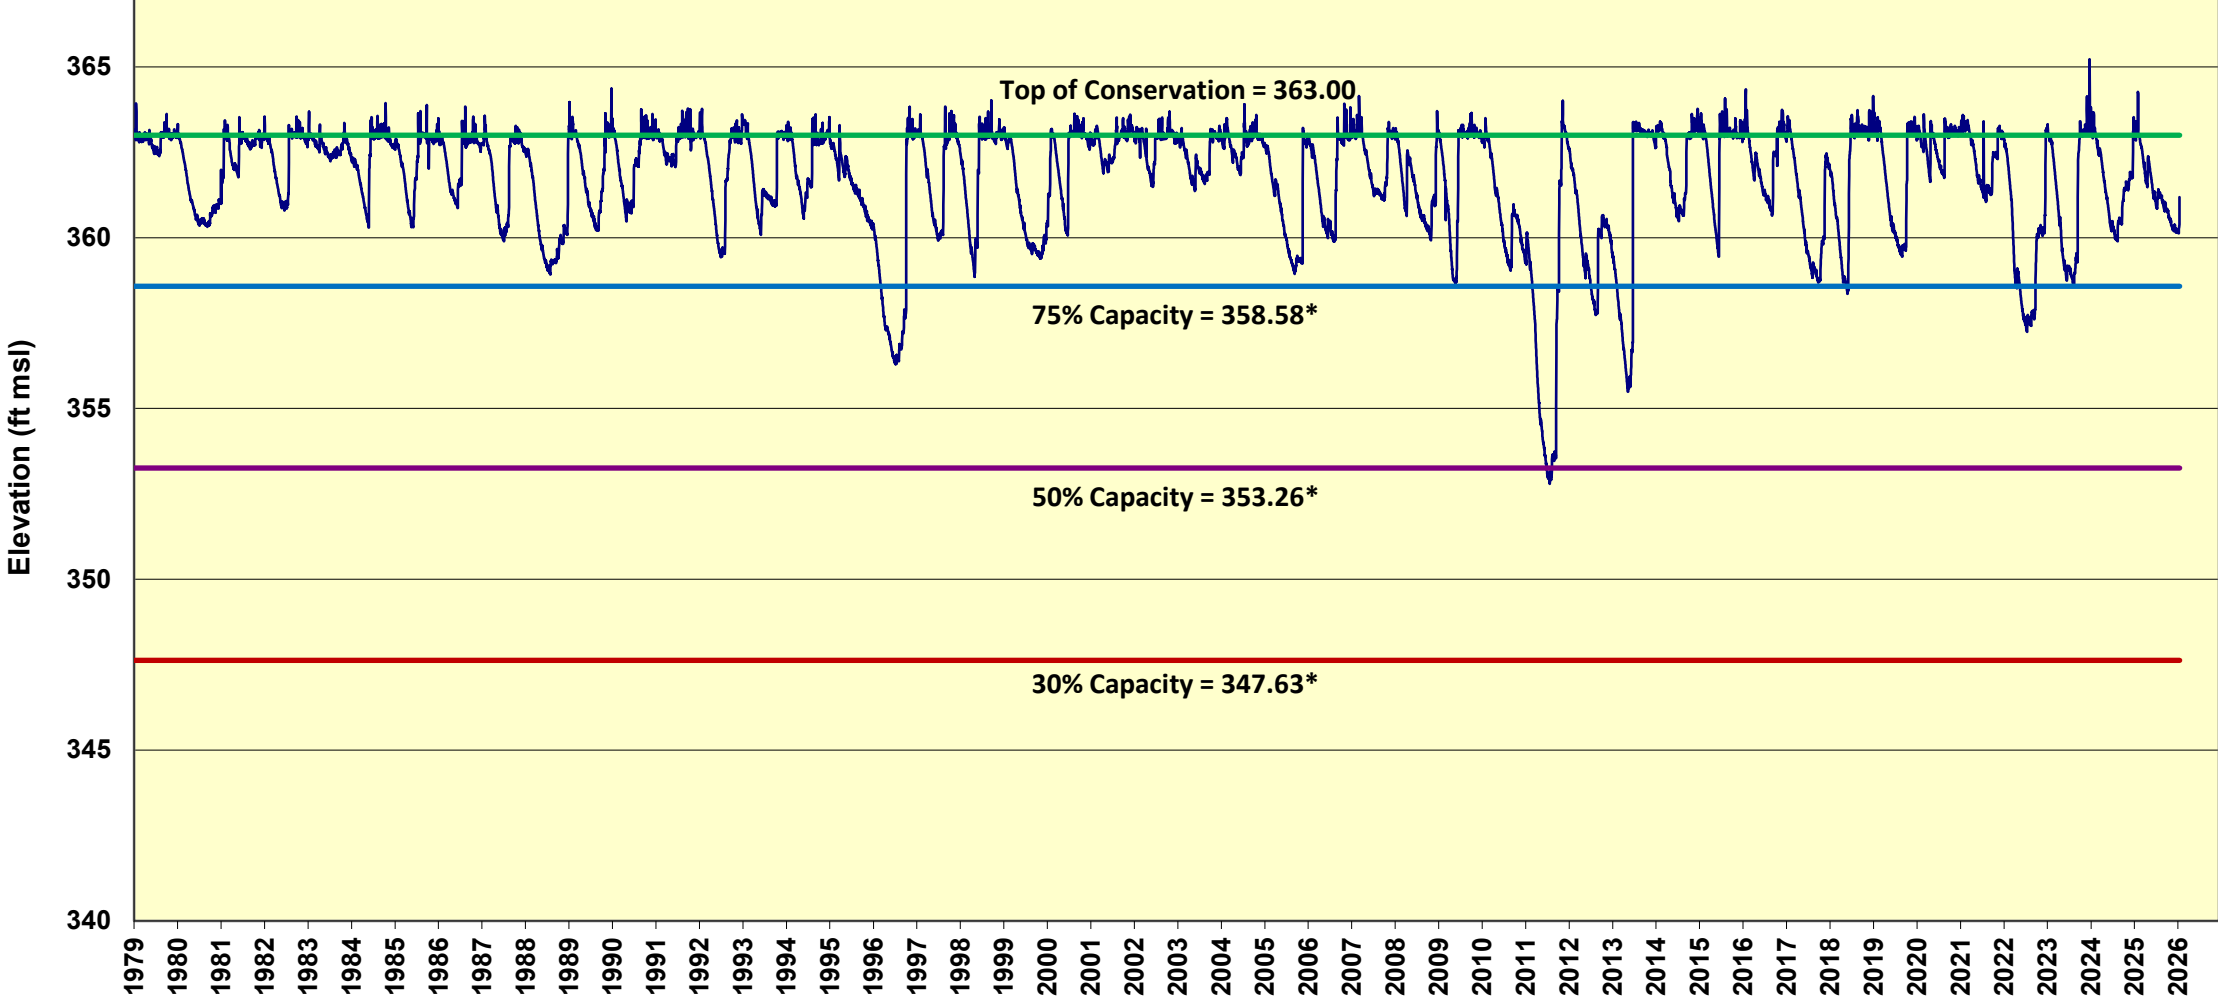

**Lake Limestone  
Daily Elevations from 5/14/1979 - 05/27/2026**

\*Based on the 2016 Texas Water Development Board Volumetric Survey