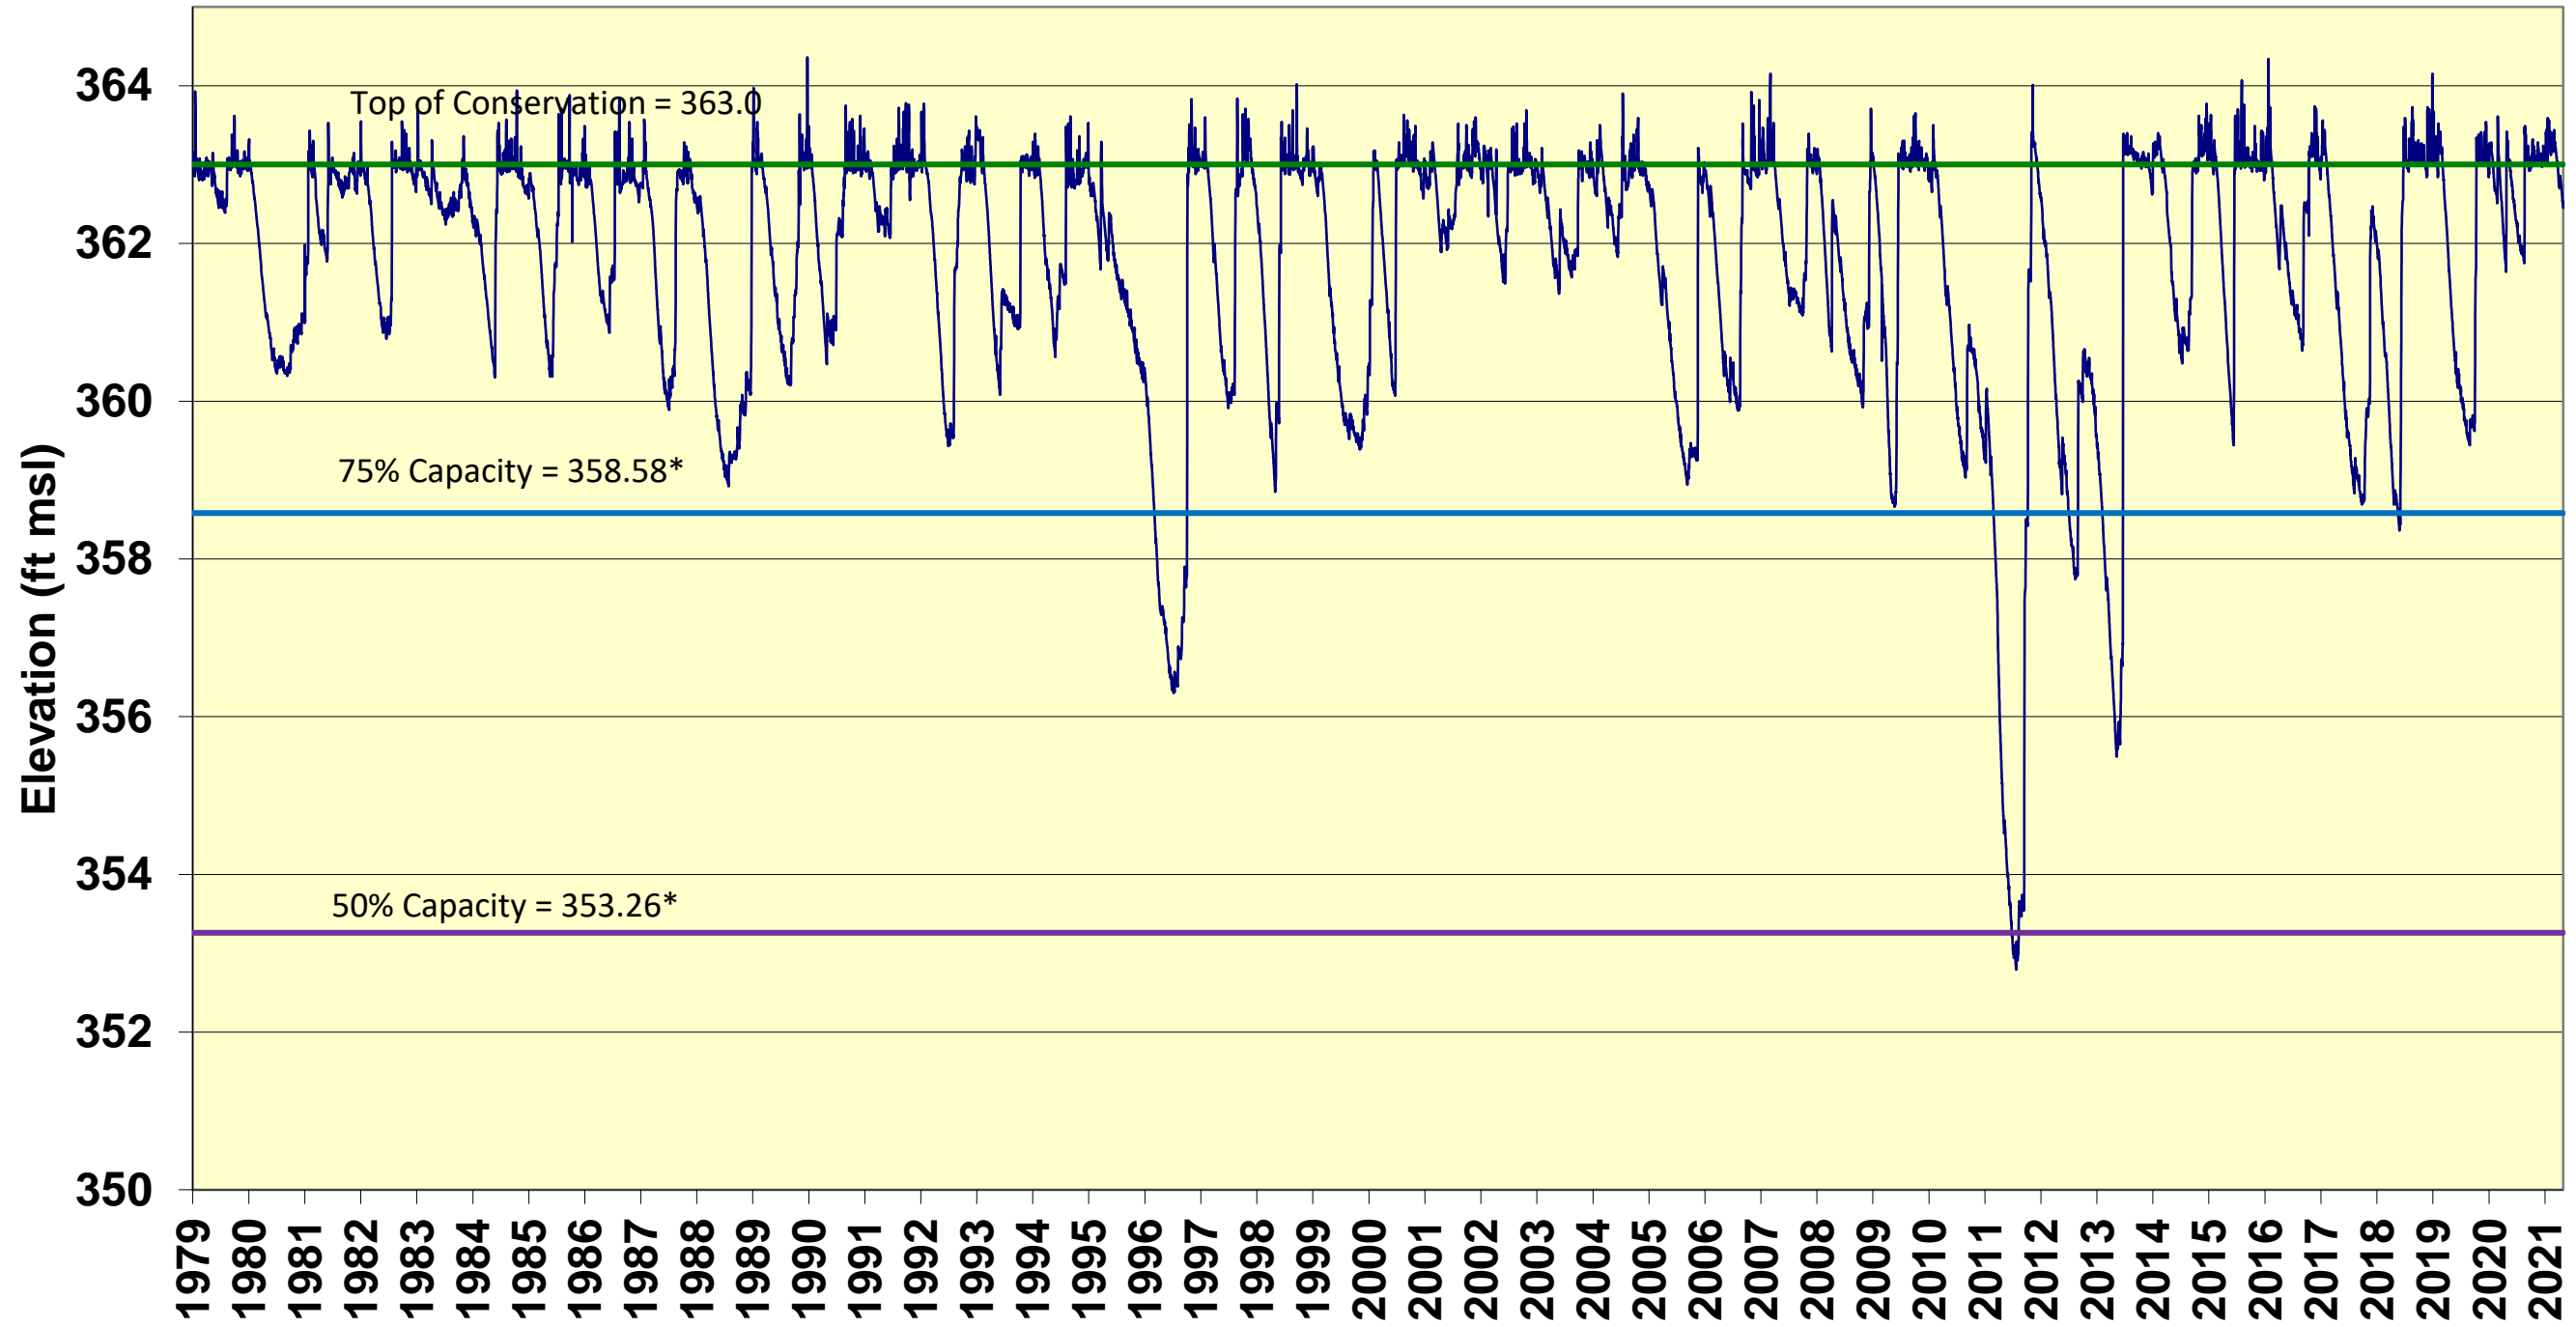

Lake Limestone Daily Elevations from 5/14/1979 - 7/28/2022

*Based on the 2014 Texas Water Development Board Volumetric Survey