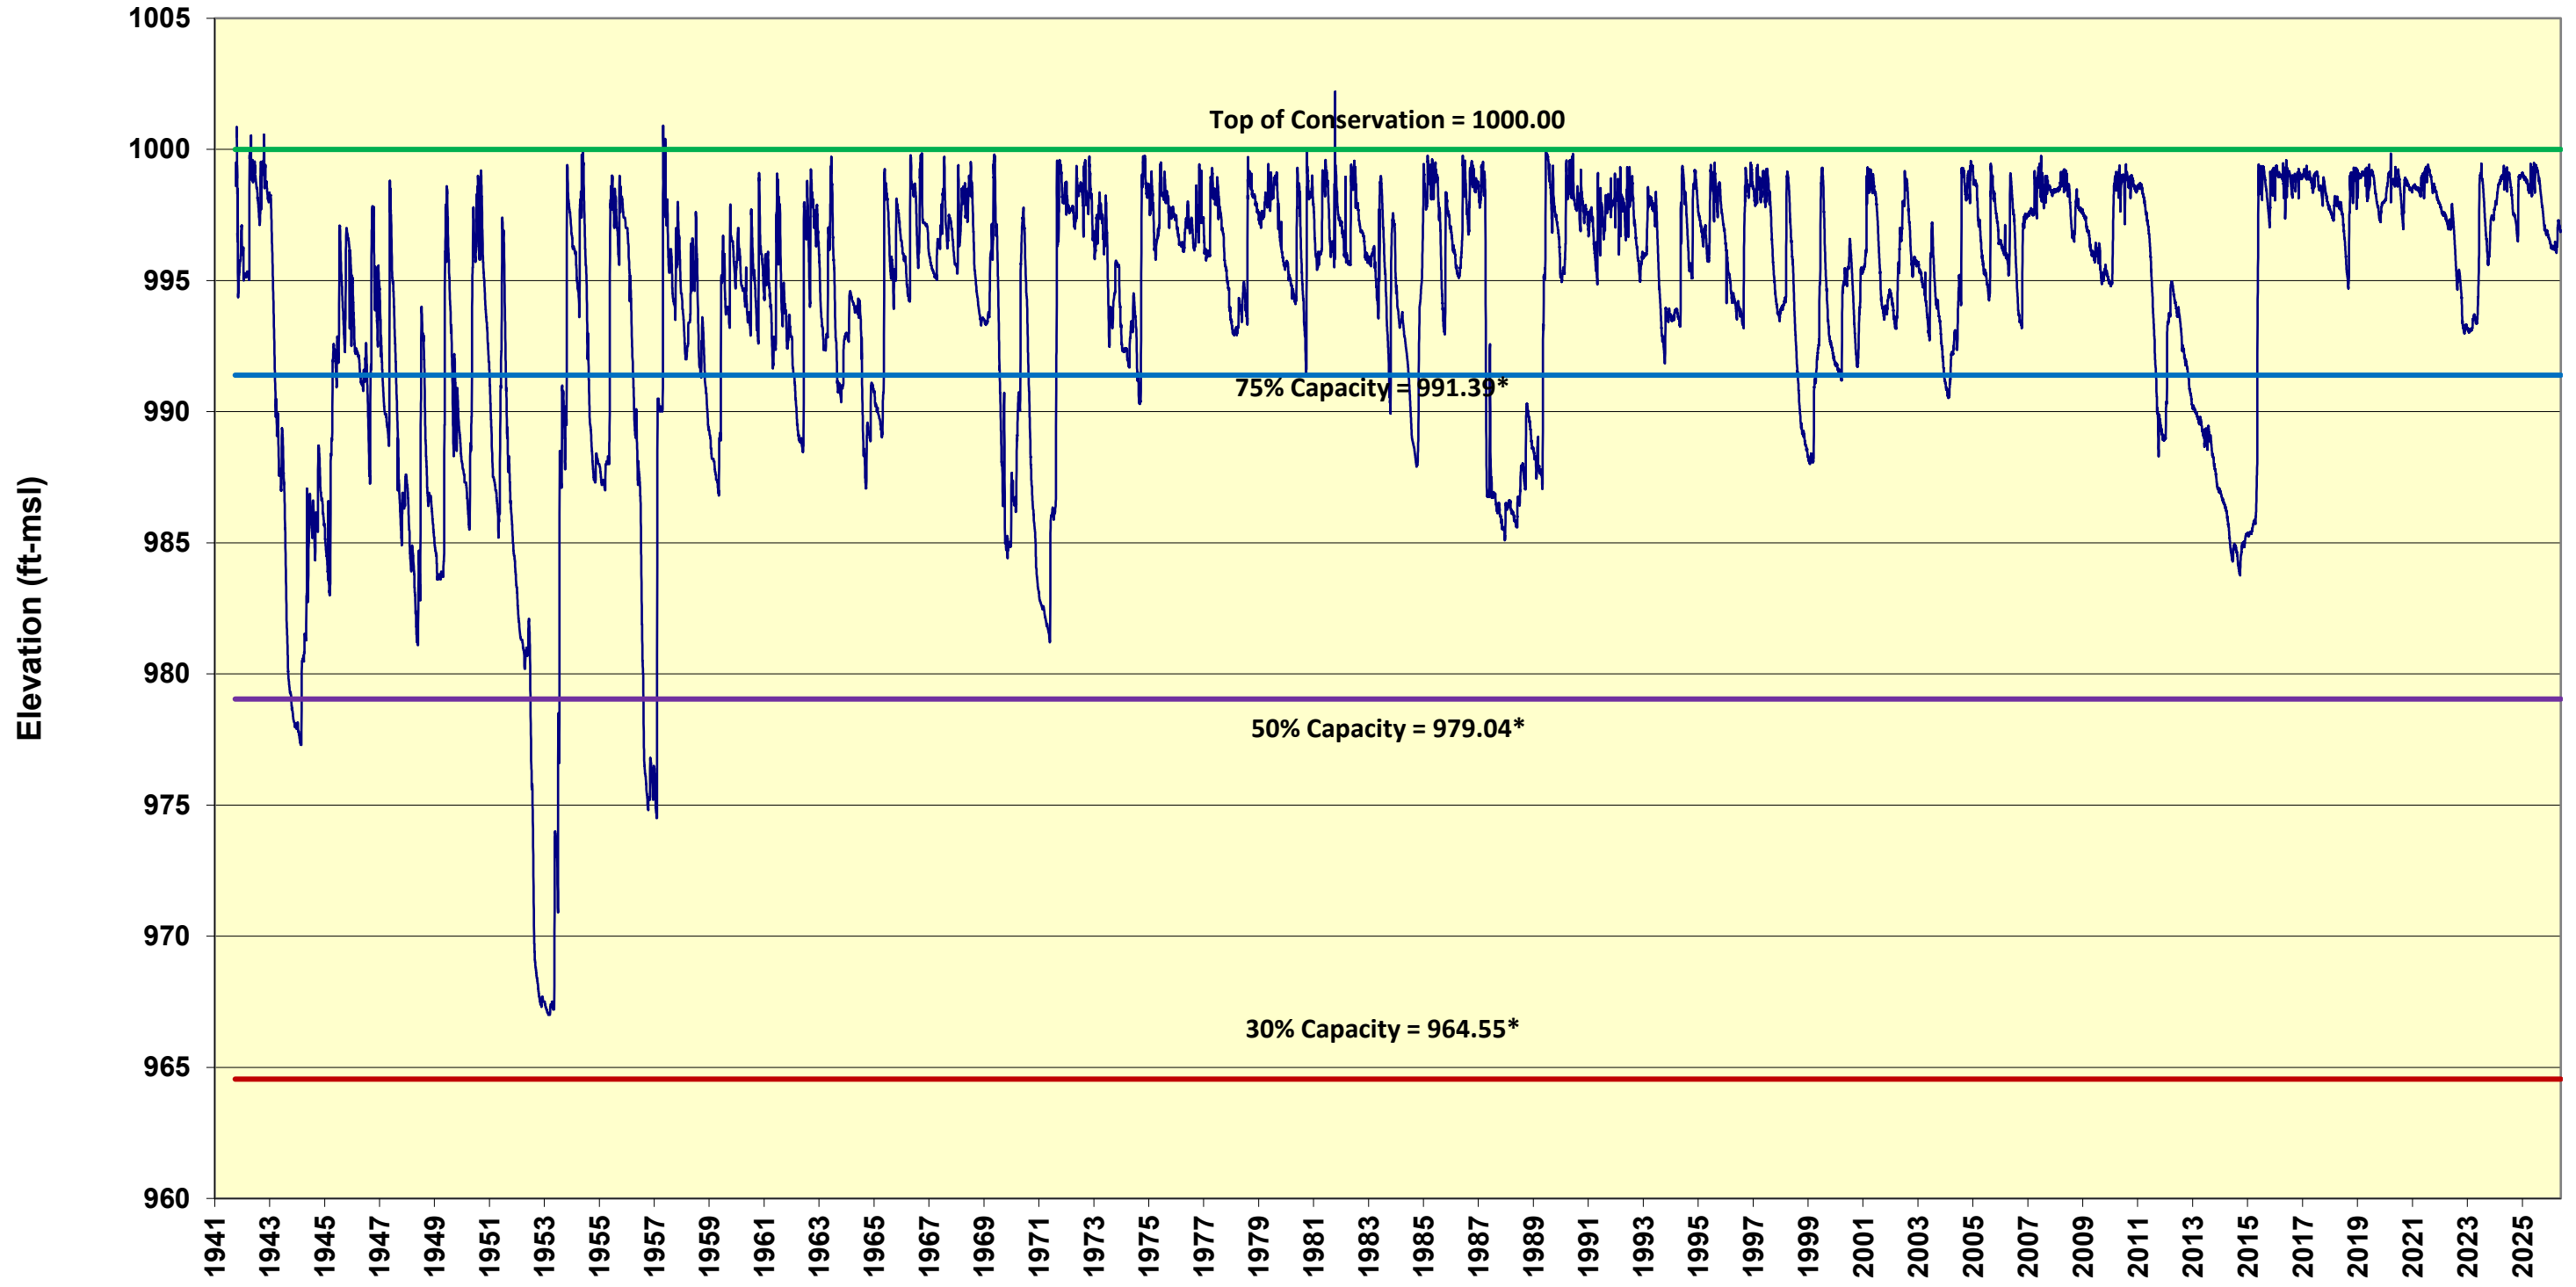

Possum Kingdom Lake
Daily Elevations from 10/1/1941 - 05/27/2026

*Based on the 2016 Texas Water Development Board Volumetric Survey