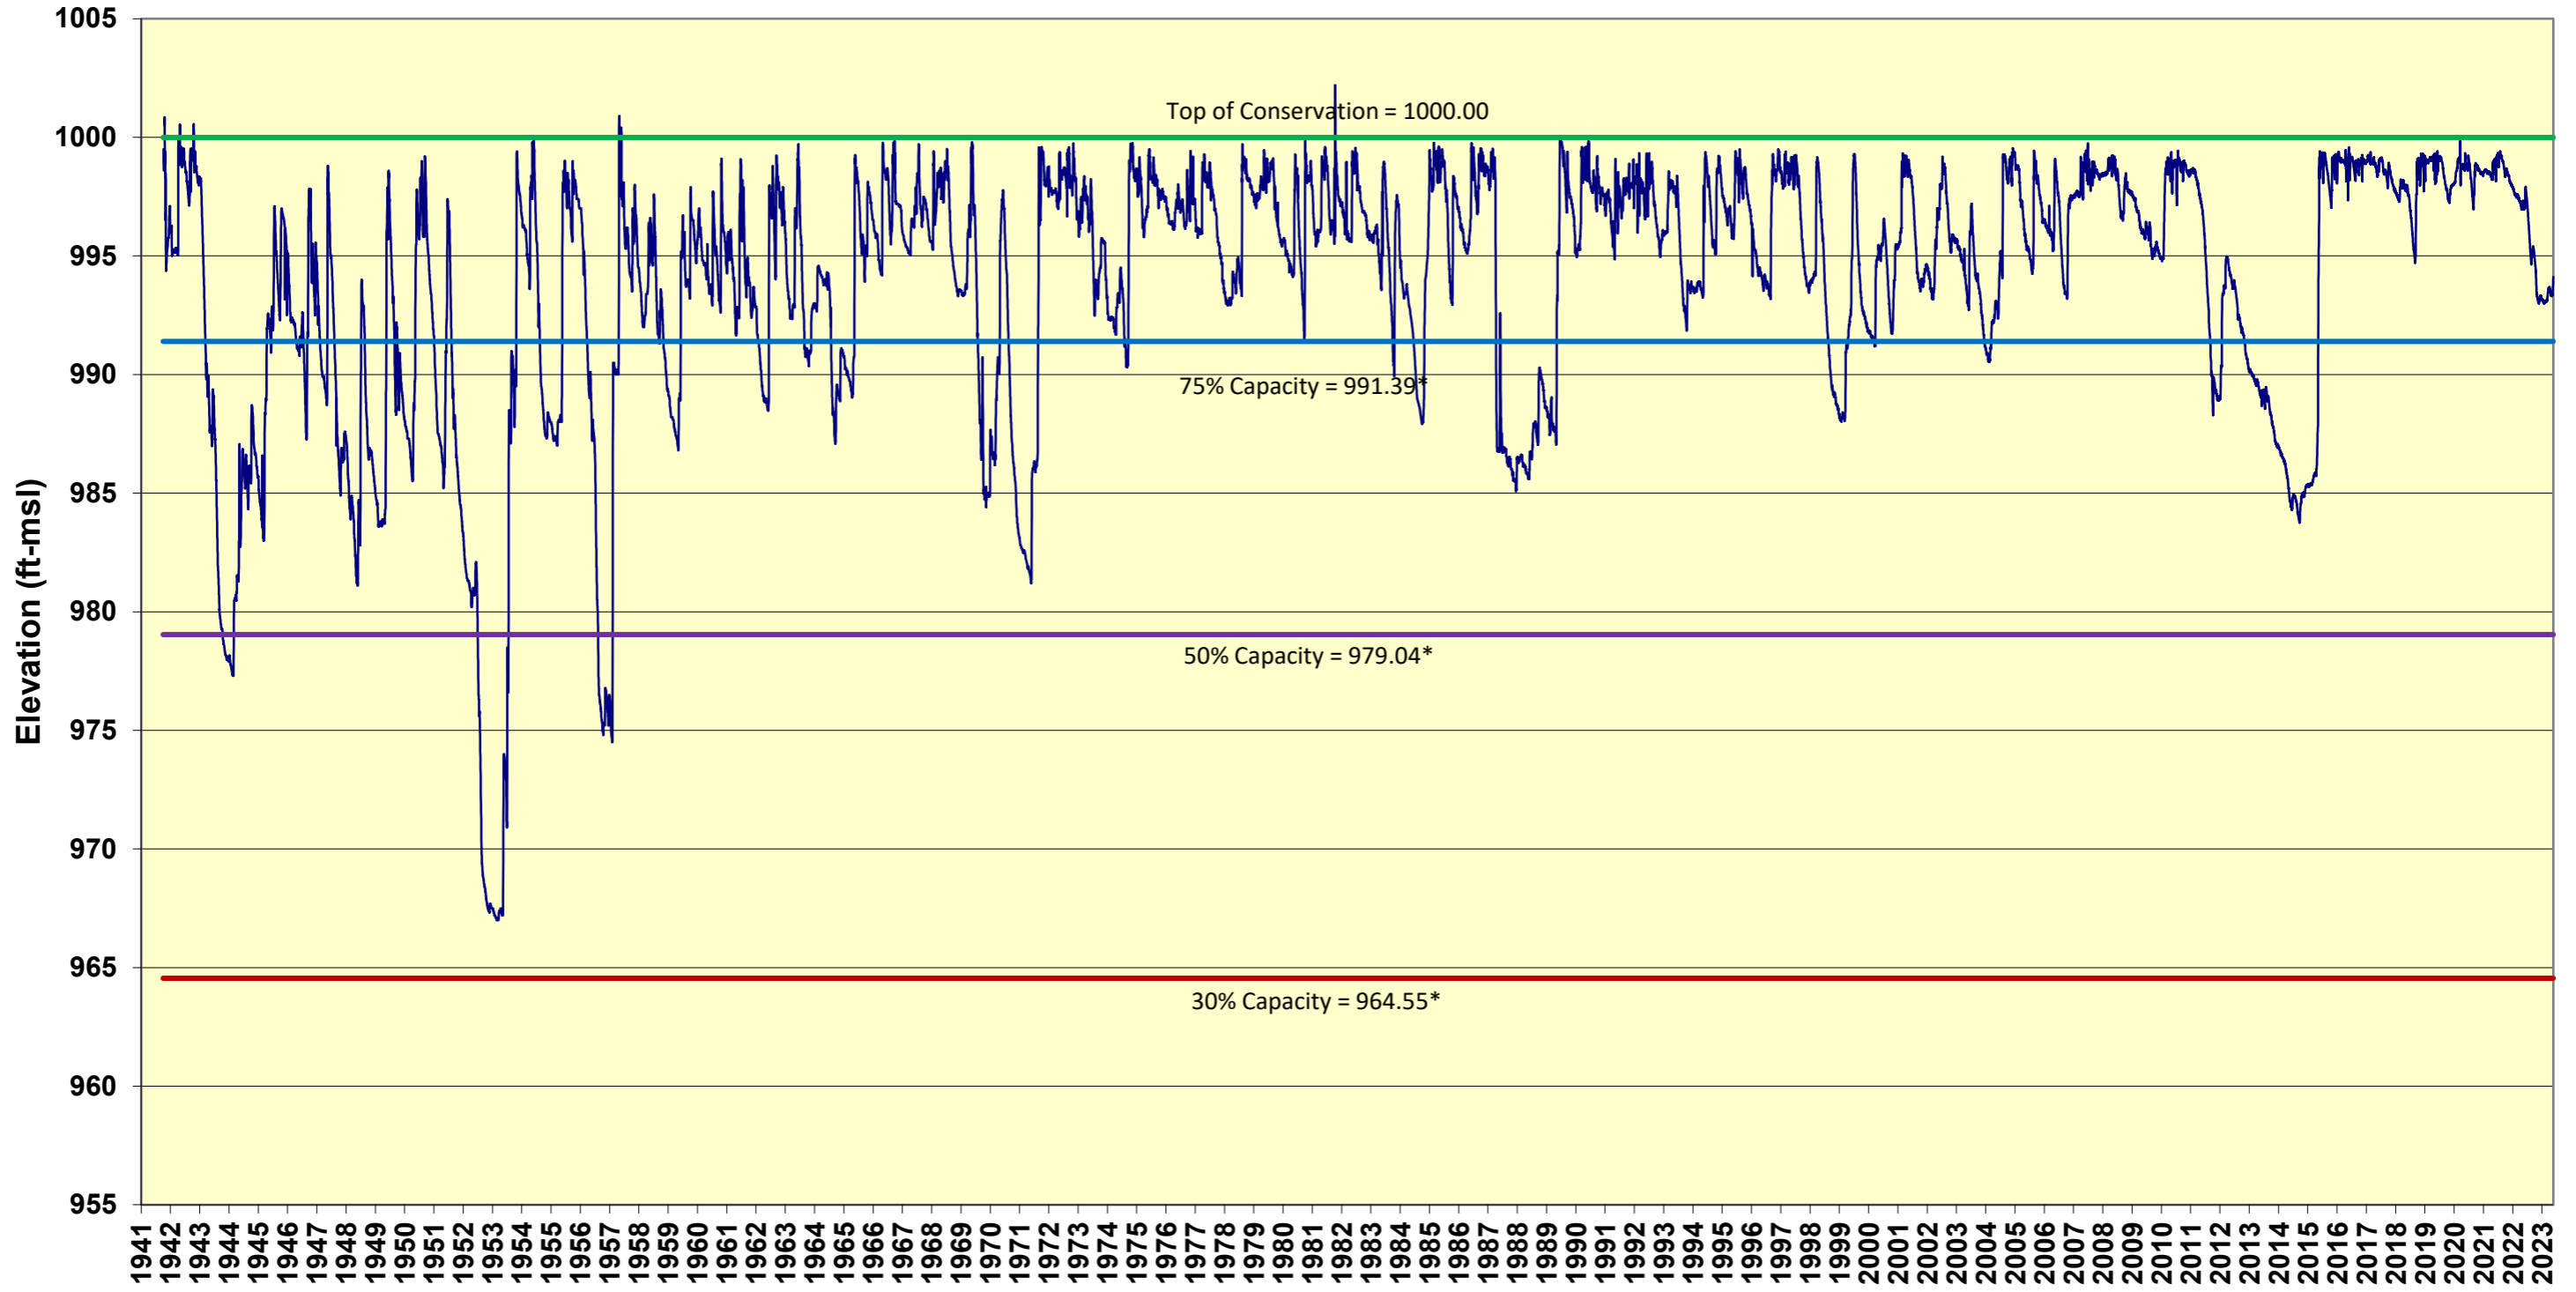

## Daily Elevations from 10/1/1941 - 05/22/2023

\*Based on the 2016 Texas Water Development Board Volumetric Survey