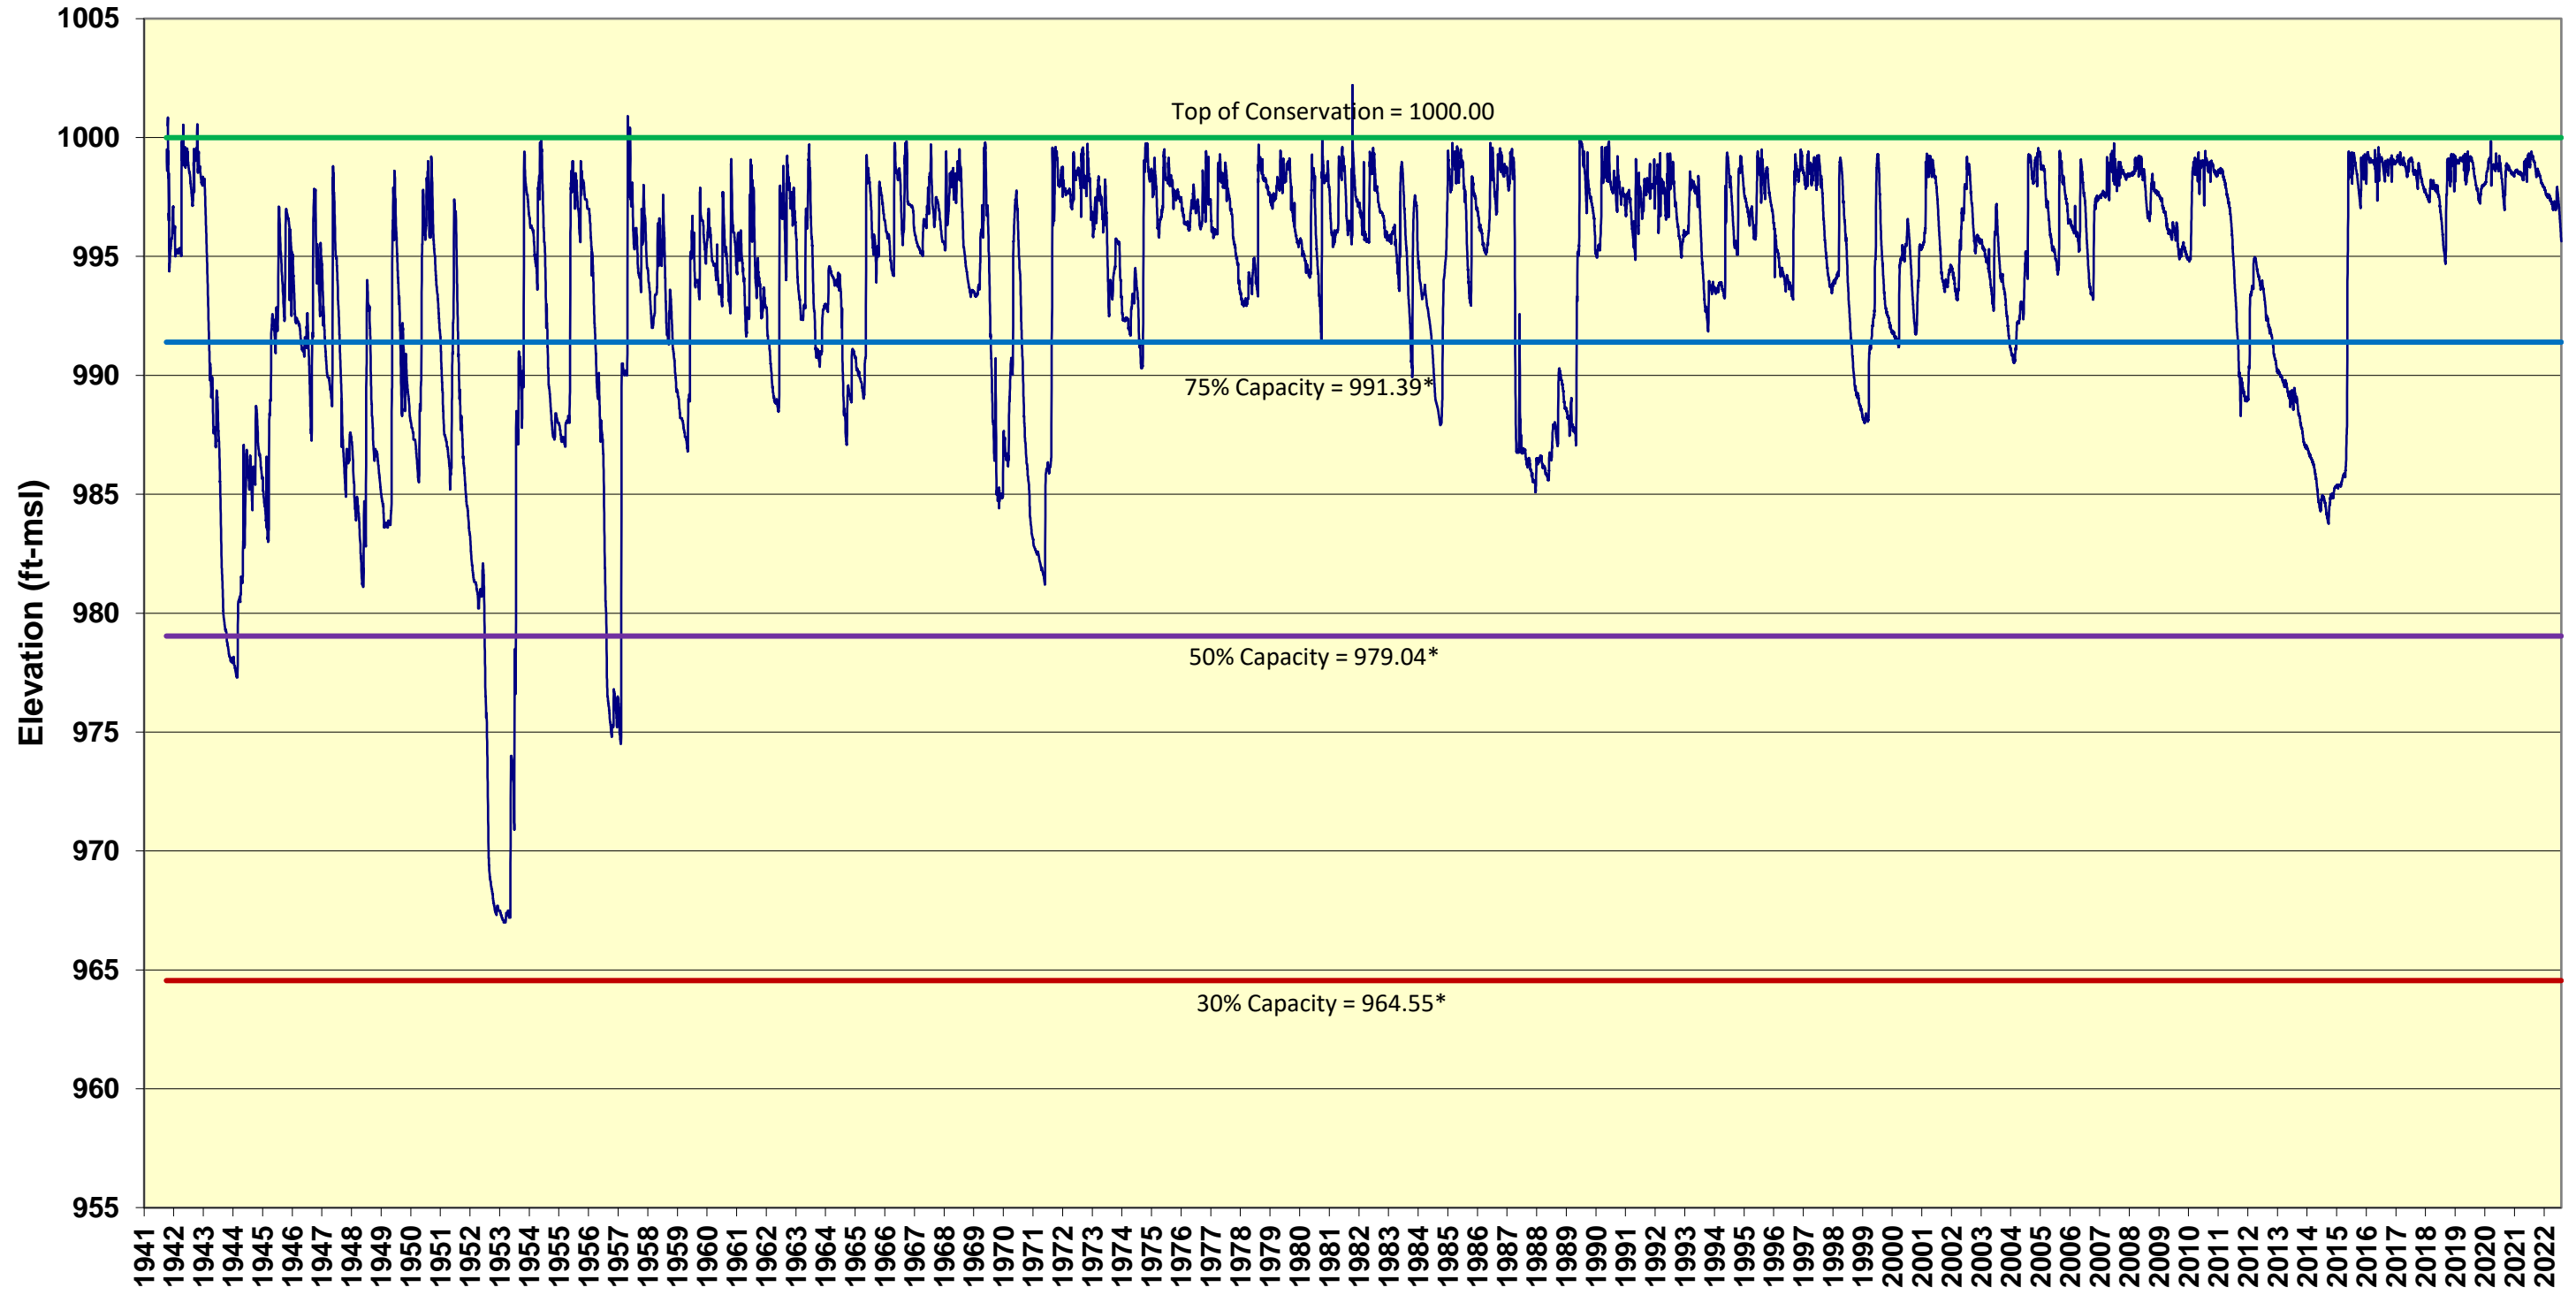

Possum Kingdom Lake Daily Elevations from 10/1/1941 - 8/01/2022

*Based on the 2016 Texas Water Development Board Volumetric Survey